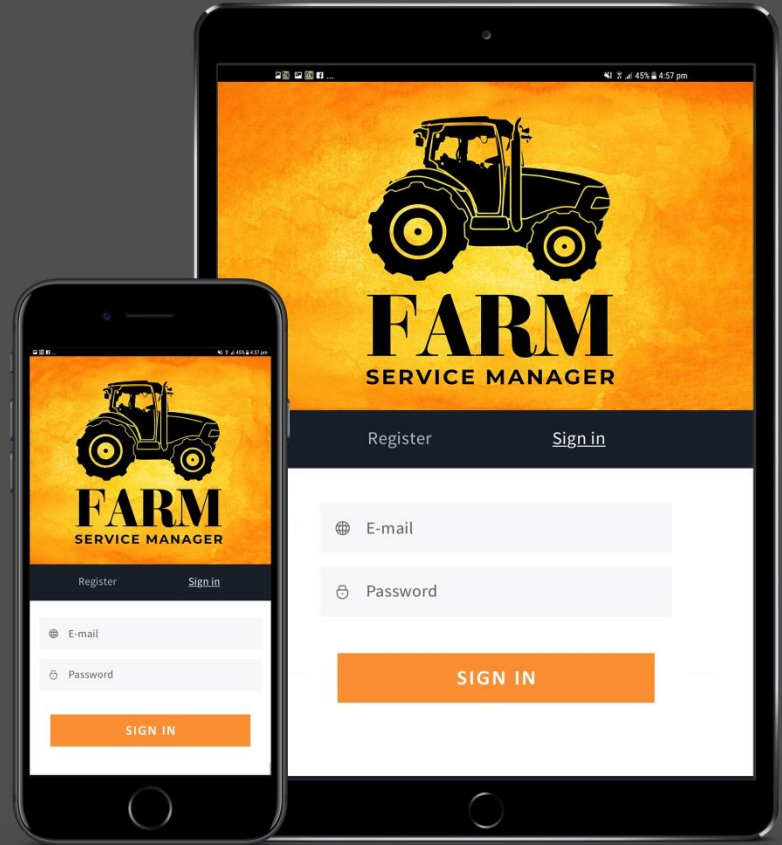

# The world's leading farm machinery servicing system

A simple way to manage all on farm machinery  
services from your iPhone or Android

**farmservicemanager.com**

## Problem:

- Lost service book
- Not updated regularly
- Not mobile across the farms
- Not accessible by the team

[Register](#)

[Sign in](#)

**SIGN IN**